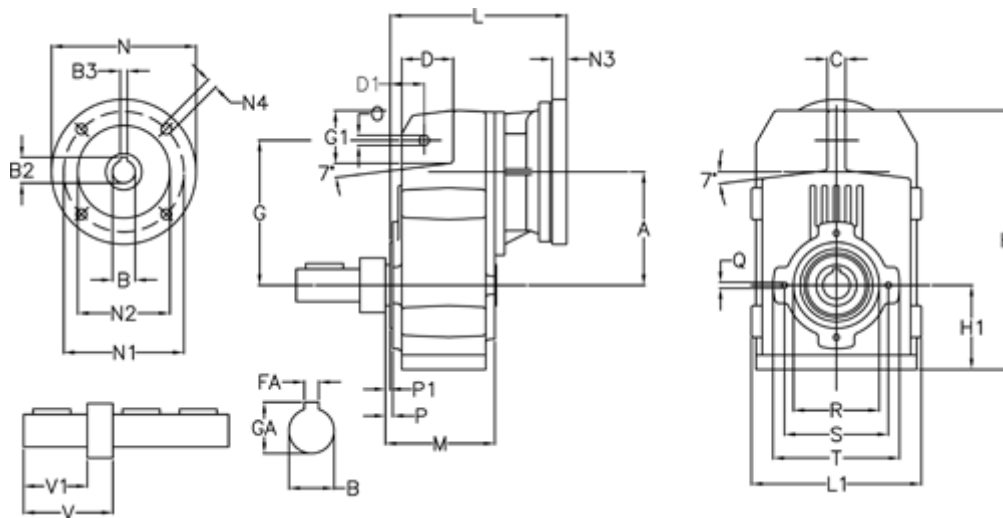

Article number: 29560110601220
 Description: Shaft mounted gear
 A102R-106-P63B5

Measures

A = 112.50	FA = 8	M = 100.5	Q = M8x12
B = 25	G = 140	N = 140	R = 80
B1 = 11	G1 = 51.0	N1 = 115	S = 100
B2 = 12.8	GA = 28.0	N2 = 95	T = 120
B3 = 4	H = 251.0	N4 = M8x19	V = 76.5
C = 20	H1 = 84.0	O = 11	V1 = 45
D = 47.5	L = 185.5	P = 4.5	
D1 = 35.0	L1 = 170	P1 = 3.0	